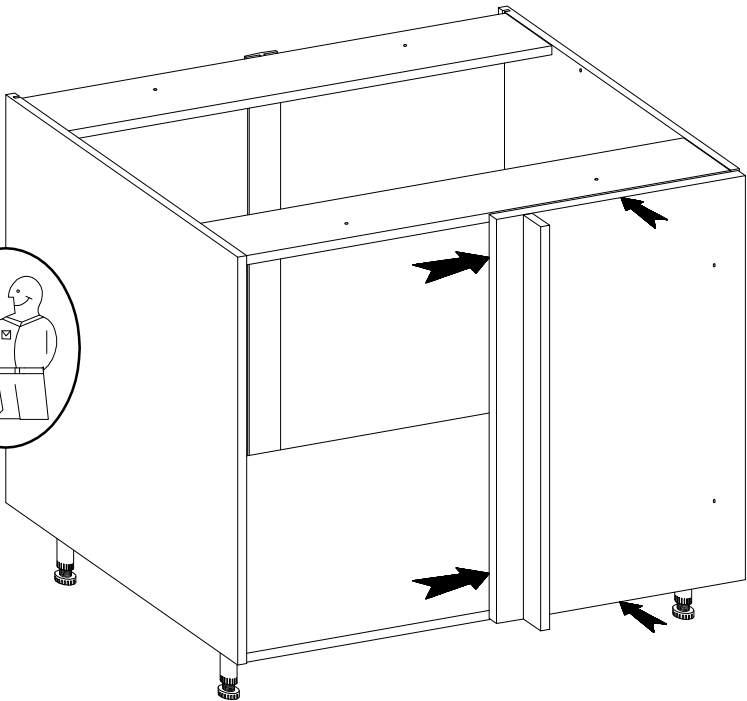

8

$\pm 4.0 \times 16 \text{mm}$
P1
5