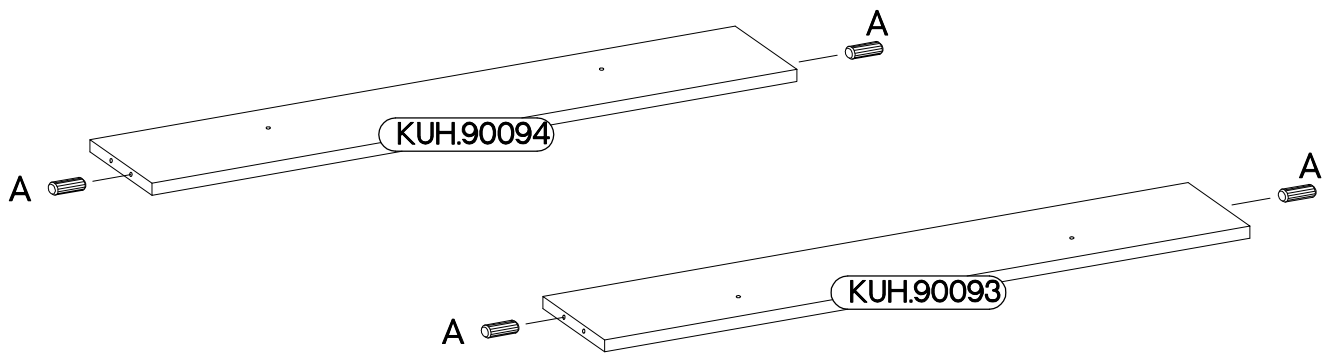

105 ND BB

Ersatzteil Nummer	Dimension
KUH.10499	720x500x16
KUH.10500	720x500x16
KUH.30053	866x430x16
KUH.40164	867x485x16
KUH.60112 x2	713x441x2,5
KUH.90296	713x32x16
KUH.90093	867x100x16
KUH.90094	867x100x16
KUH.90193	713x446x16

 A 8	 B 8	 B1 2	 E1 8	 F16 2	 F15 4	 HG6 2	 J 4
 L1 1	 O 1	 P1 10	 P5 24	 P7 15-20	 R3 4	 T3 5	

ISM-KUH-01800

1

L=135-170cm  F15 4	+3.5x13mm  P5 16	+8x30mm  A 4
---	---	---

2

+8x30mm  A 4
--

3

6,4 x 50mm

4

6,4 x 50mm

5

L1=680mm

L1

1

6

∅3.0x20mm