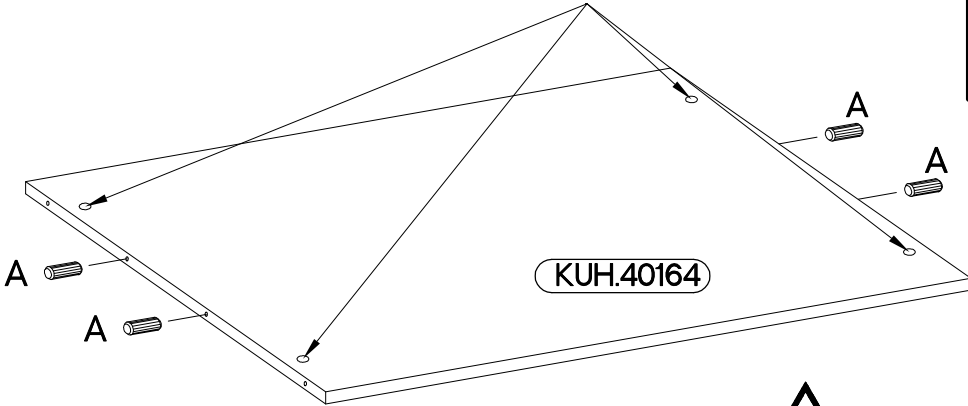

105 ND BB

Ersatzteil Nummer	Dimension
KUH.10499	720x500x16
KUH.10500	720x500x16
KUH.30053	866x430x16
KUH.40164	867x485x16
KUH.60112 x2	713x441x2,5
KUH.90296	713x32x16
KUH.90093	867x100x16
KUH.90094	867x100x16
KUH.90193	713x446x16

 A 8	 B 8	 B1 2	 E1 8	 F16 2	 F15 4	 HG6 2	 J 4
 L1 1	 O 1	 P1 10	 P5 24	 P7 15-20	 R3 4	 T3 5	

ISM-KUH-01800

1

L=135-170cm  F15 4	+3.5x13mm  P5 16	+8x30mm  A 4
---	---	---

2

+8x30mm  A 4
--

3

6,4 x 50mm

4

6,4 x 50mm

5

L1=680mm

L1

1

6

∅3.0x20mm