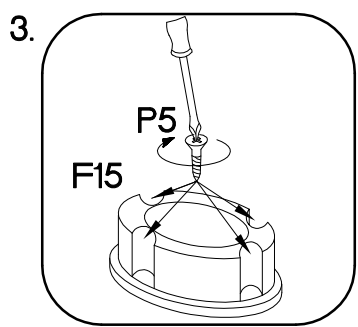

105 ND BB

Ersatzteil Nummer	Dimension
KUH.10499	720x500x16
KUH.10500	720x500x16
KUH.30053	866x430x16
KUH.40164	867x485x16
KUH.60112 x2	713x441x2,5
KUH.90296	713x32x16
KUH.90093	867x100x16
KUH.90094	867x100x16
KUH.90193	713x446x16

 A 8	 B 8	 B1 2	 E1 8	 F16 2	 F15 4	 HG6 2	 J 4
 L1 1	 O 1	 P1 10	 P5 24	 P7 15-20	 R3 4	 T3 5	

ISM-KUH-01800

1

L=135-170cm  F15 4	+3.5x13mm  P5 16	+8x30mm  A 4
---	---	---

2

+8x30mm  A 4
--

3

6,4 x 50mm

4

6,4 x 50mm

5

L1=680mm

L1

1

6

∅3.0x20mm