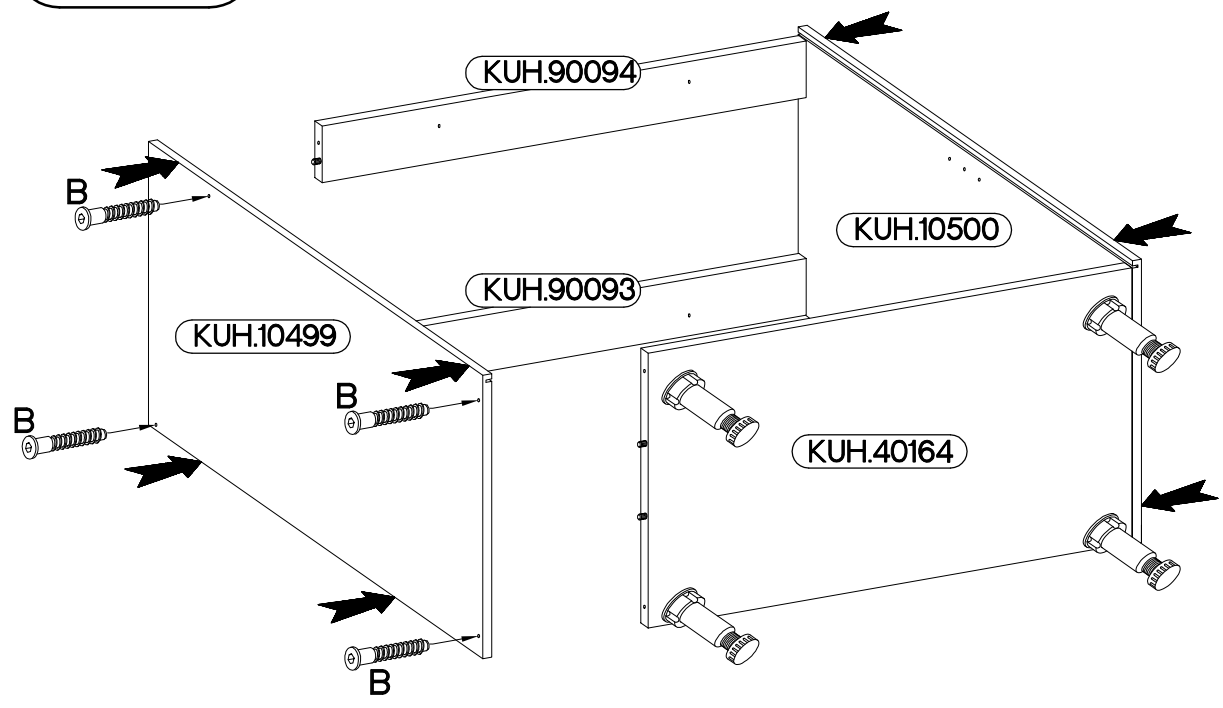

105 ND BB

Ersatzteil Nummer	Dimension
KUH.10499	720x500x16
KUH.10500	720x500x16
KUH.30053	866x430x16
KUH.40164	867x485x16
KUH.60112 x2	713x441x2,5
KUH.90296	713x32x16
KUH.90093	867x100x16
KUH.90094	867x100x16
KUH.90193	713x446x16

 A 8	 B 8	 B1 2	 E1 8	 F16 2	 F15 4	 HG6 2	 J 4
 L1 1	 O 1	 P1 10	 P5 24	 P7 15-20	 R3 4	 T3 5	

ISM-KUH-01800

1

L=135-170cm  F15 4	+3.5x13mm  P5 16	+8x30mm  A 4
---	---	---

2

+8x30mm  A 4
--

3

6,4 x 50mm

4

6,4 x 50mm

5

L1=680mm

L1

1

6

∅3.0x20mm