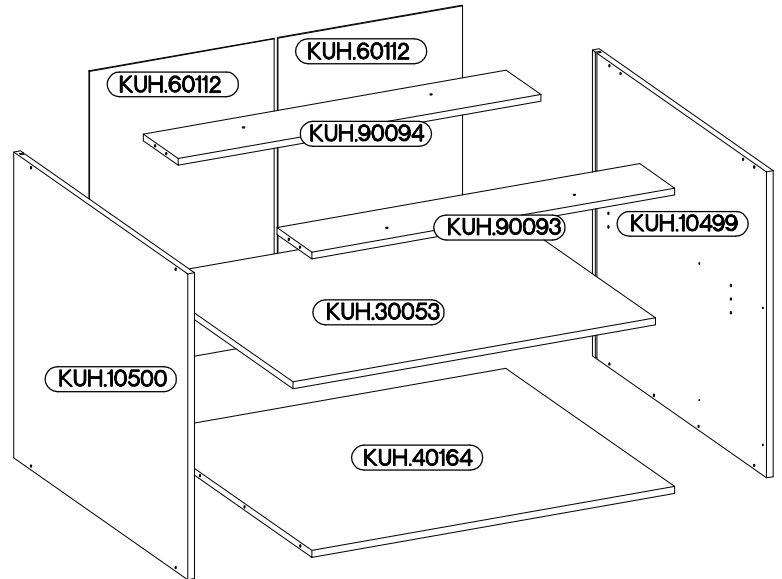

105 ND BB

Ersatzteil Nummer	Dimension
KUH.10499	720x500x16
KUH.10500	720x500x16
KUH.30053	866x430x16
KUH.40164	867x485x16
KUH.60112 x2	713x441x2,5
KUH.90296	713x32x16
KUH.90093	867x100x16
KUH.90094	867x100x16
KUH.90193	713x446x16

 A 8	 B 8	 B1 2	 E1 8	 F16 2	 F15 4	 HG6 2	 J 4
 L1 1	 O 1	 P1 10	 P5 24	 P7 15-20	 R3 4	 T3 5	

ISM-KUH-01800

1

L=135-170cm  F15 4	+3.5x13mm  P5 16	+8x30mm  A 4
---	---	---

2

+8x30mm  A 4
--

3

6,4 x 50mm

4

6,4 x 50mm

5

L1=680mm

L1

1

6

∅3.0x20mm