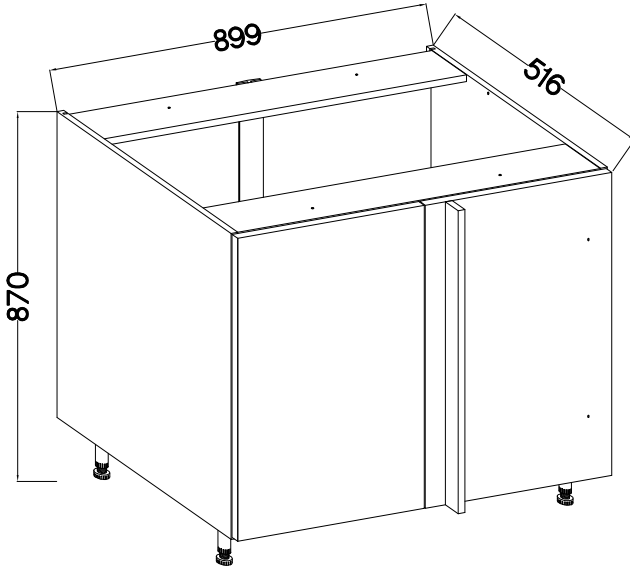

105 ND BB

Ersatzteil Nummer	Dimension
KUH.10499	720x500x16
KUH.10500	720x500x16
KUH.30053	866x430x16
KUH.40164	867x485x16
KUH.60112 x2	713x441x2,5
KUH.90296	713x32x16
KUH.90093	867x100x16
KUH.90094	867x100x16
KUH.90193	713x446x16

 A 8	 B 8	 B1 2	 E1 8	 F16 2	 F15 4	 HG6 2	 J 4
 L1 1	 O 1	 P1 10	 P5 24	 P7 15-20	 R3 4	 T3 5	

ISM-KUH-01800

1

L=135-170cm  F15 4	+3.5x13mm  P5 16	+8x30mm  A 4
---	---	---

2

+8x30mm  A 4
--

3

6,4 x 50mm

4

6,4 x 50mm

5

L1=680mm

L1

1

6

∅3.0x20mm