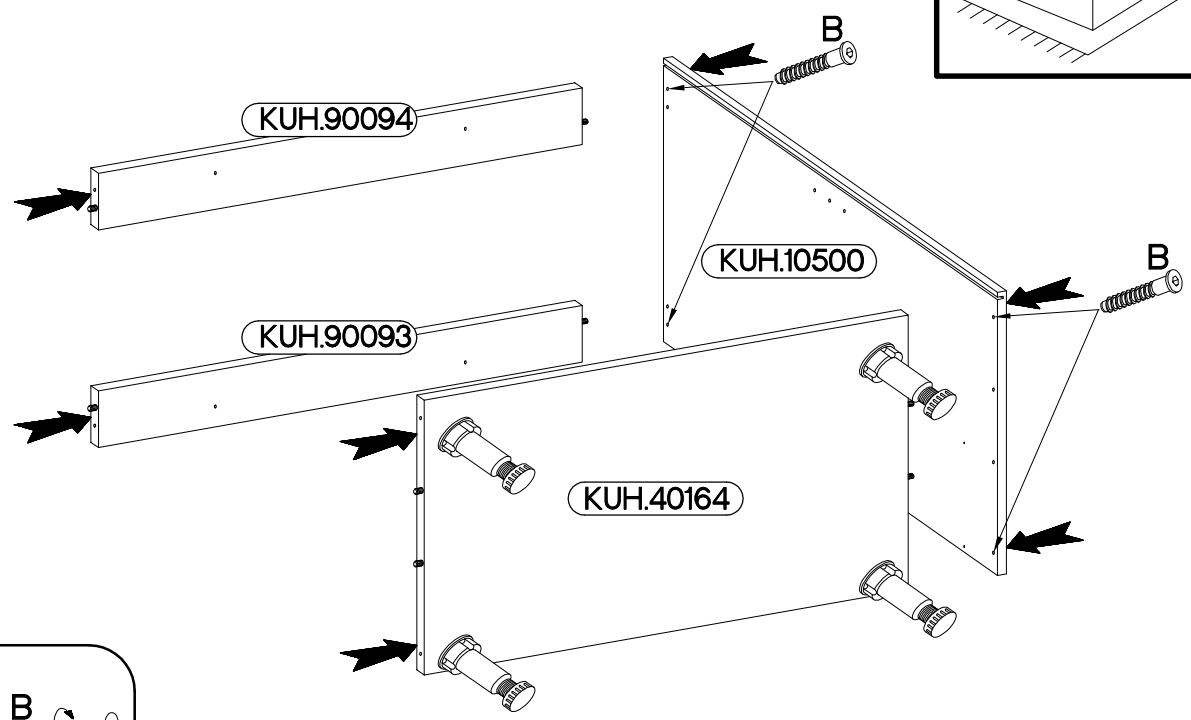

105 ND BB

Ersatzteil Nummer	Dimension
KUH.10499	720x500x16
KUH.10500	720x500x16
KUH.30053	866x430x16
KUH.40164	867x485x16
KUH.60112 x2	713x441x2,5
KUH.90296	713x32x16
KUH.90093	867x100x16
KUH.90094	867x100x16
KUH.90193	713x446x16

 A 8	 B 8	 B1 2	 E1 8	 F16 2	 F15 4	 HG6 2	 J 4
 L1 1	 O 1	 P1 10	 P5 24	 P7 15-20	 R3 4	 T3 5	

ISM-KUH-01800

1

L=135-170cm  F15 4	+3.5x13mm  P5 16	+8x30mm  A 4
---	---	---

2

+8x30mm  A 4
--

3

6,4 x 50mm

4

6,4 x 50mm

5

L1=680mm

L1

1

6

∅3.0x20mm