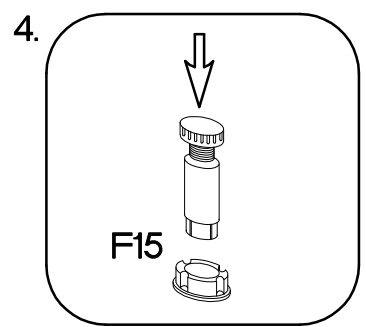

105 ND BB

Ersatzteil Nummer	Dimension
KUH.10499	720x500x16
KUH.10500	720x500x16
KUH.30053	866x430x16
KUH.40164	867x485x16
KUH.60112 x2	713x441x2,5
KUH.90296	713x32x16
KUH.90093	867x100x16
KUH.90094	867x100x16
KUH.90193	713x446x16

 A 8	 B 8	 B1 2	 E1 8	 F16 2	 F15 4	 HG6 2	 J 4
 L1 1	 O 1	 P1 10	 P5 24	 P7 15-20	 R3 4	 T3 5	

ISM-KUH-01800

1

L=135-170cm  F15 4	+3.5x13mm  P5 16	+8x30mm  A 4
---	---	---

2

+8x30mm  A 4
--

3

6,4 x 50mm

4

6,4 x 50mm

5

L1=680mm

L1

1

6

∅3.0x20mm